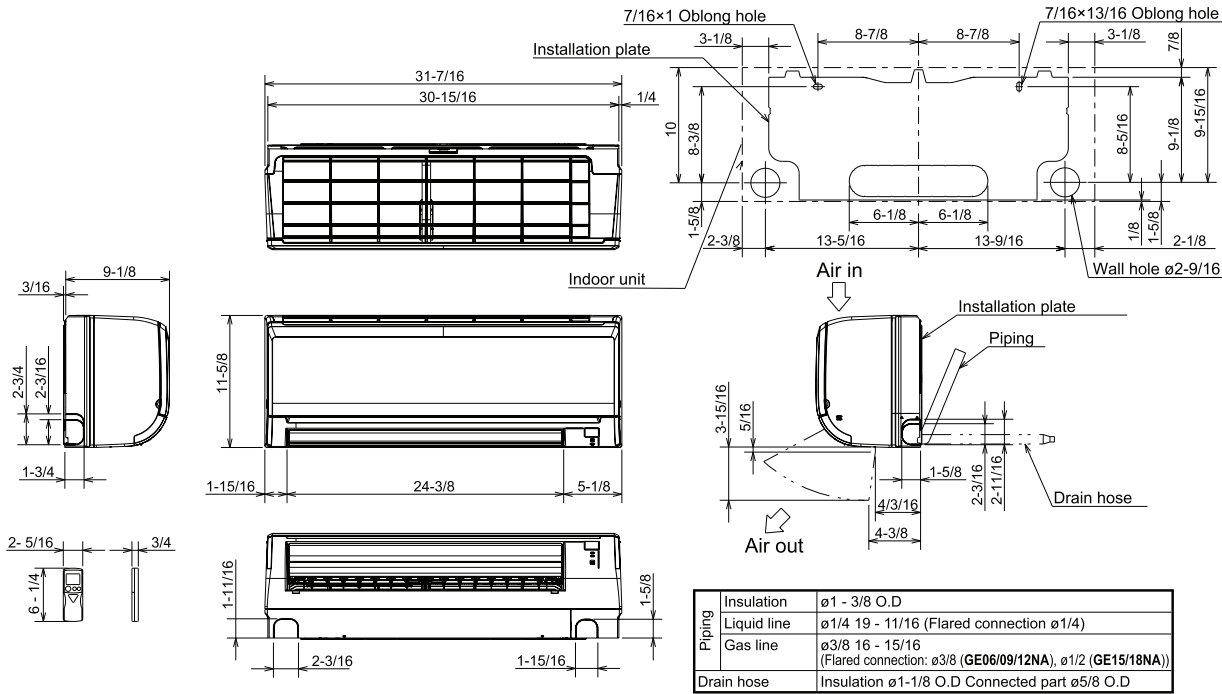

DIMENSIONS: MSZ-GE15NA-9 & MUZ-GE15NA-2

MSZ-GE15NA-9

Unit: inch

MUZ-GE15NA2

Unit: inch

COOLING & HEATING

1340 Satellite Boulevard, Suwanee, GA 30024
Toll Free: 800-433-4822 www.mehvac.com