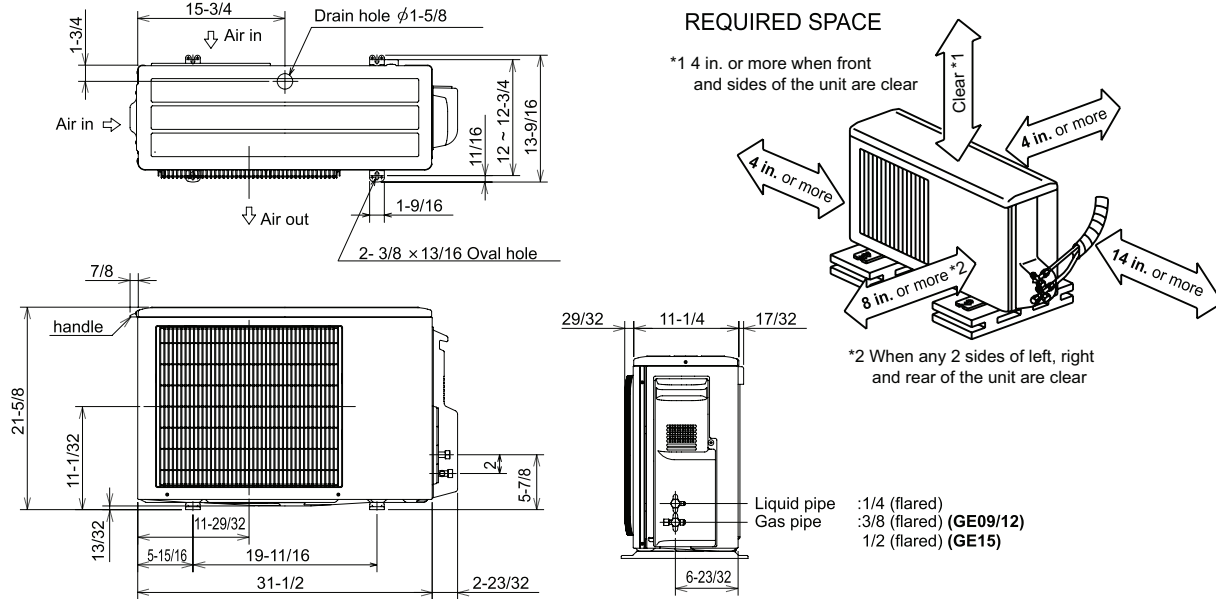

DIMENSIONS: MSZ-GE15NA-9 & MUZ-GE15NA-2

MSZ-GE15NA-9

Unit: inch

MUZ-GE15NA2

Unit: inch

COOLING & HEATING

1340 Satellite Boulevard, Suwanee, GA 30024
Toll Free: 800-433-4822 www.mehvac.com